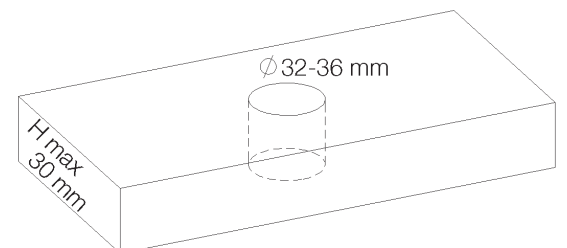

Picture

Product details

Weight : 2,23 kg

Flow at 3 bar : Restricted 7 l/min

Internal mechanism : Ceramic valve 1/4 turn

Technical drawing

RA2.V01