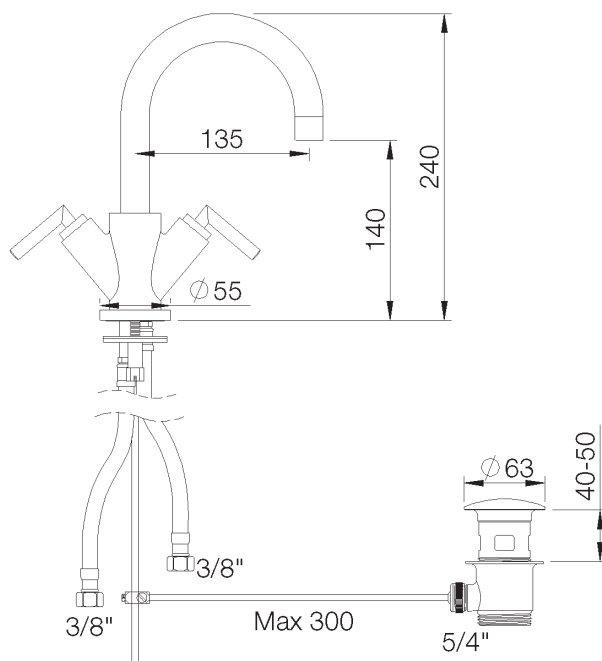

PRODUCT TECHNICAL SHEET

Collection :

FUN

Ref. :

4031.11.41

Mélangeur lavabo monotrou, avec vidage

Eéngats wastafelmengkraan, met lediging

Single hole sink mixer, with waste

Picture

Product details

Weight : 2,23 kg

Flow at 3 bar : Restricted 7 l/min

Internal mechanism : Ceramic valve 1/4 turn

Technical drawing

RA2.V01